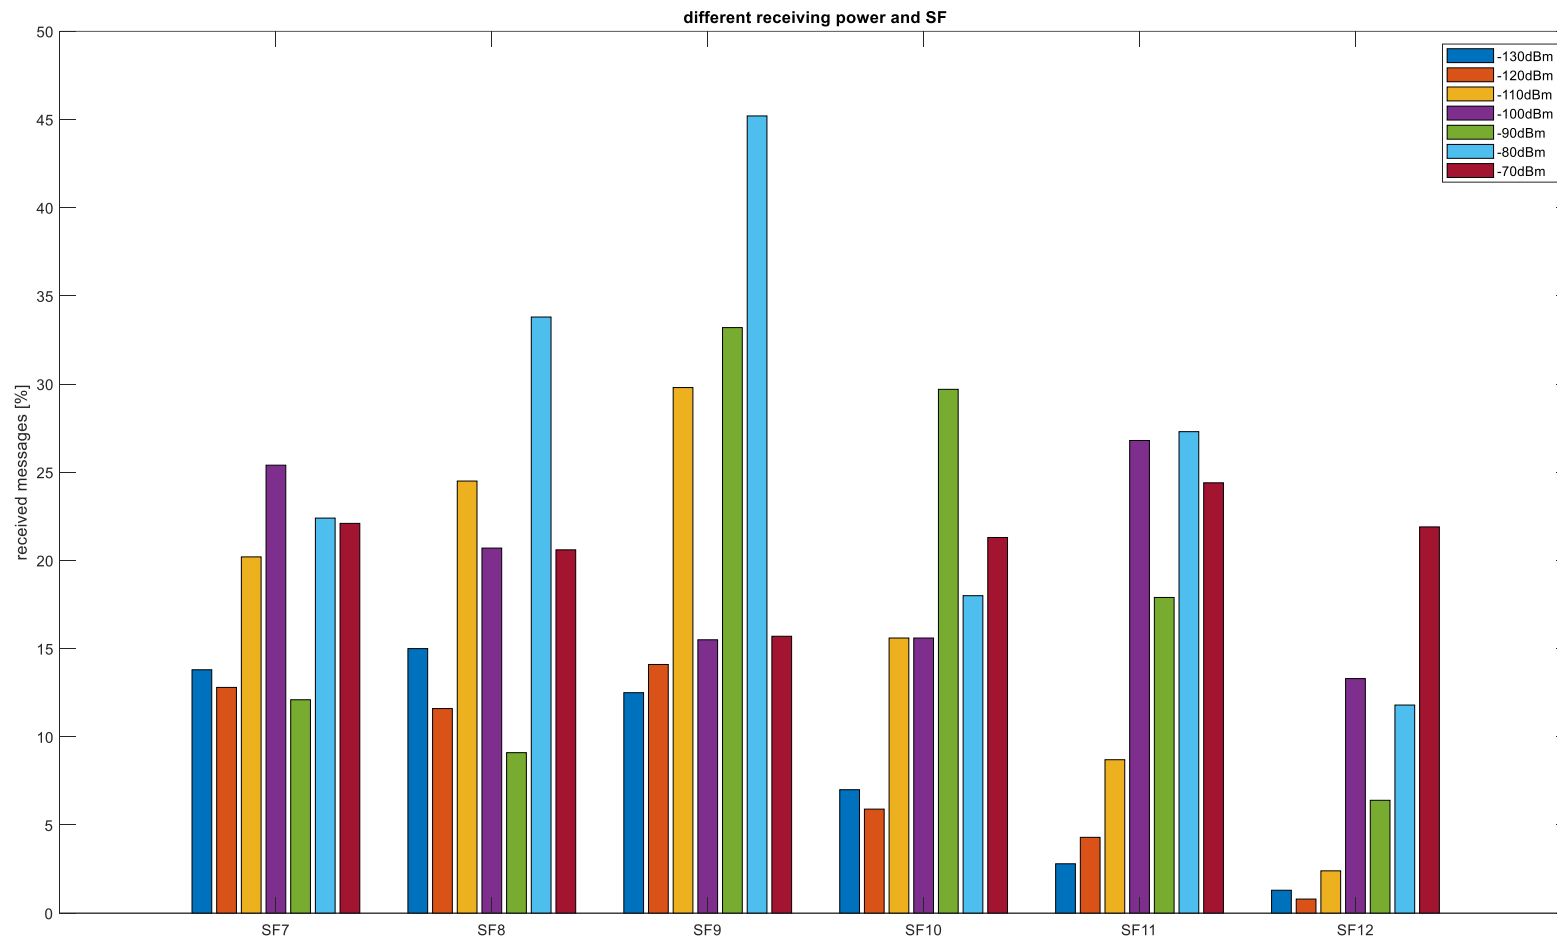

Measurement with gateway in private mode and node in public mode:

1000 messages per SF and power sent

Measurement with gateway in public mode and node in private mode:

1000 messages per SF and power sent