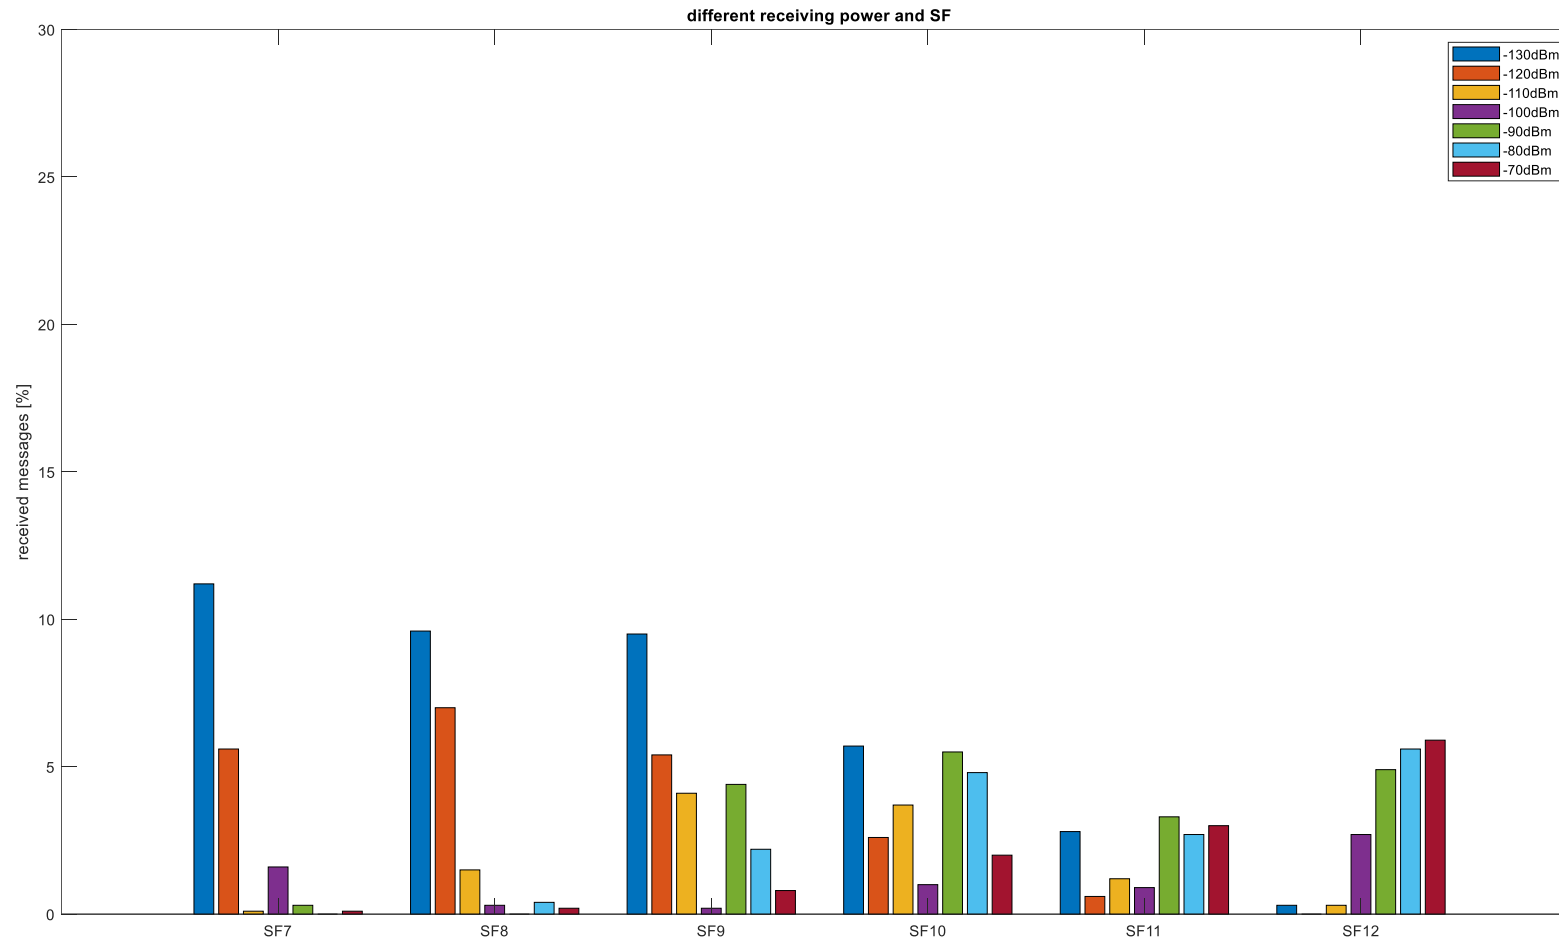

Measurement with gateway in private mode and node in public mode:

1000 messages per SF and power sent

Measurement with gateway in public mode and node in private mode:

1000 messages per SF and power sent